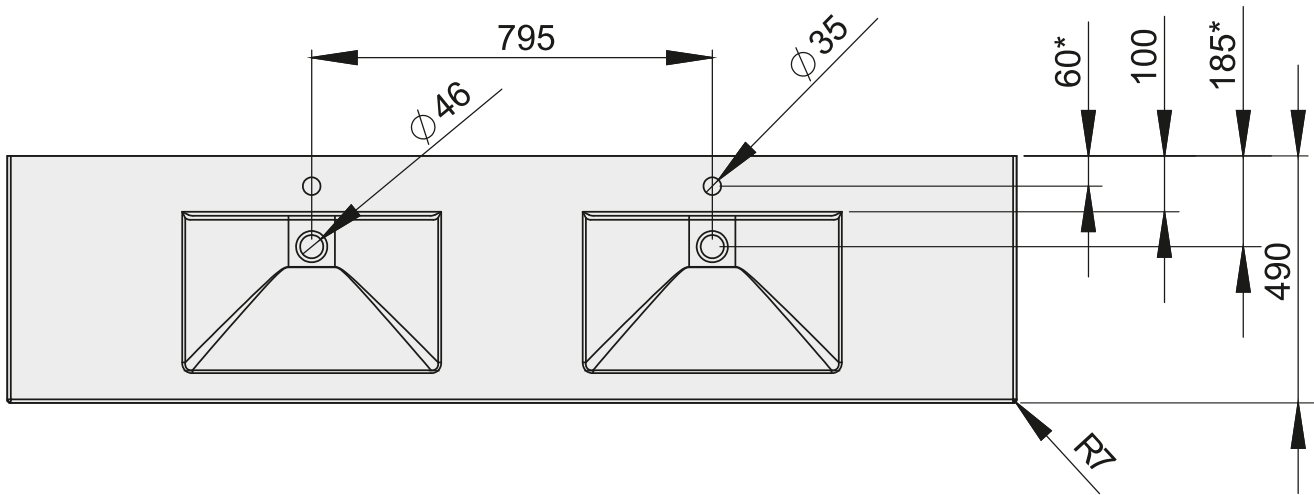

PAA

- Allowable deviation limit of product's length and width up to 1 meter: ± 5 mm; over 1 meter: -5mm /+10 mm.
- PAA reserves the right to discontinue or change models, colours and design specifications without prior notice and without incurring of any obligations.