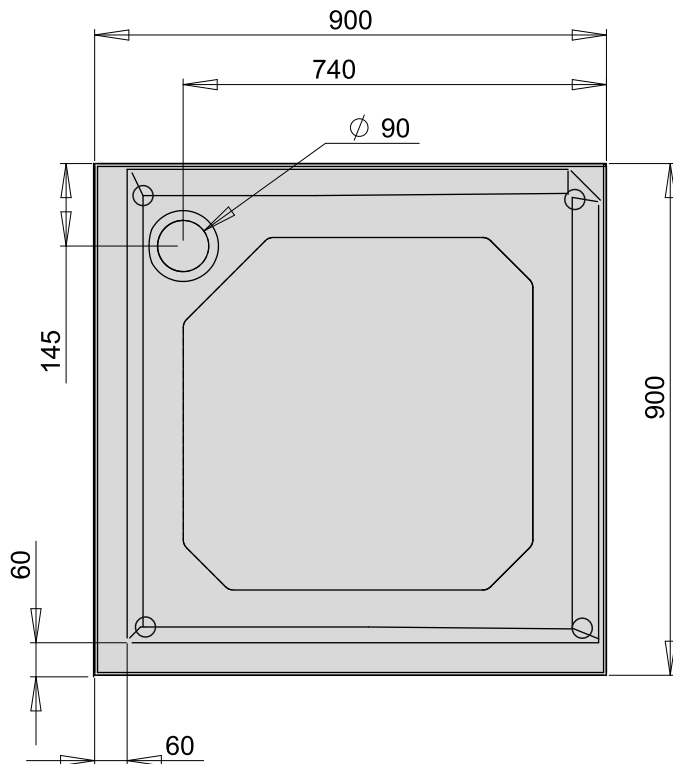

KV 80

KV 90

KV 100

- Allowable deviation limit of product's length and width up to 1 meter: ± 5 mm; over 1 meter: -5mm /+10 mm.
- PAA reserves the right to discontinue or change models, colours and design specifications without prior notice and without incurring of any obligations.