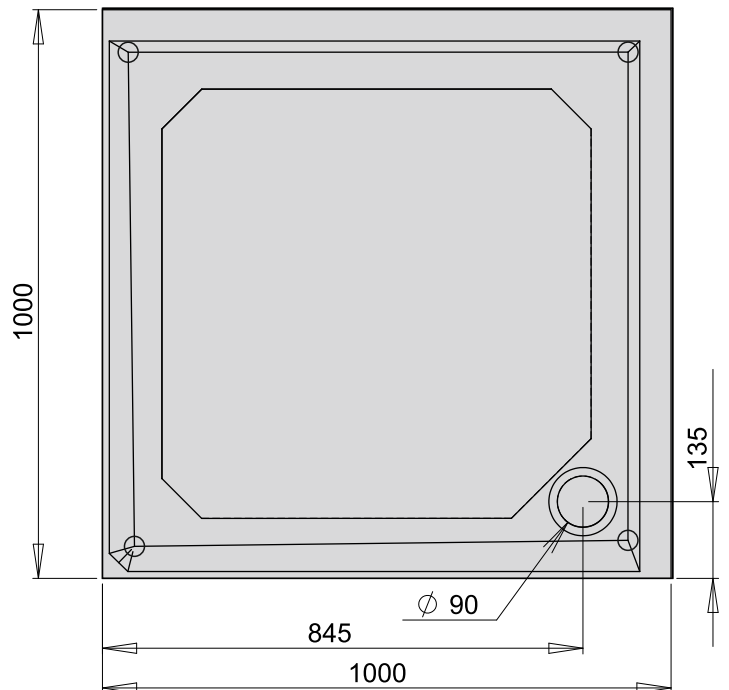

KV 80

KV 90

KV 100

- Allowable deviation limit of product's length and width up to 1 meter: ± 5 mm; over 1 meter: -5mm /+10 mm.
- PAA reserves the right to discontinue or change models, colours and design specifications without prior notice and without incurring of any obligations.