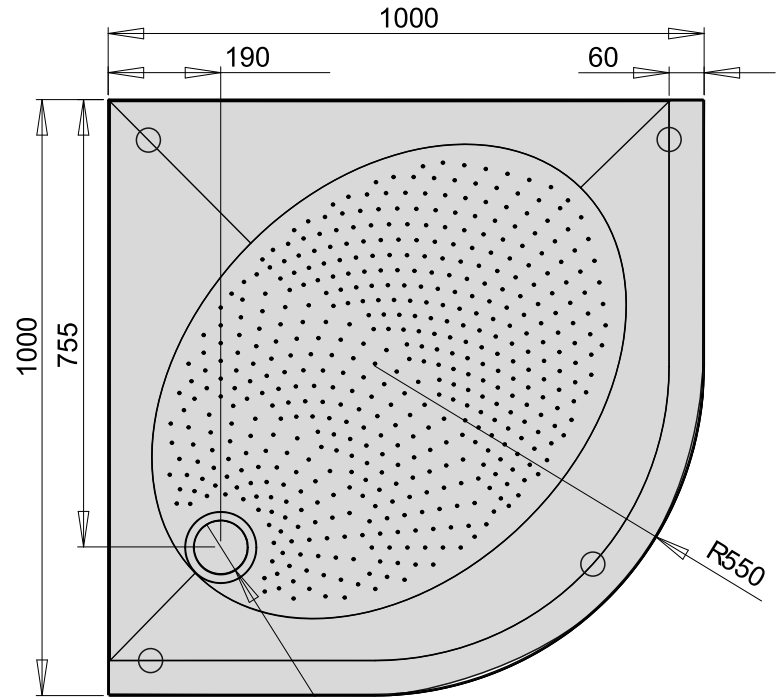

RO 80 R550

RO 100 R550

RO 90 R500

RO 90 R550

- Allowable deviation limit of product's length and width up to 1 meter: $\pm 5\text{mm}$; over 1 meter: $-5\text{mm} / +10\text{mm}$.
- PAA reserves the right to discontinue or change models, colours and design specifications without prior notice and without incurring of any obligations.