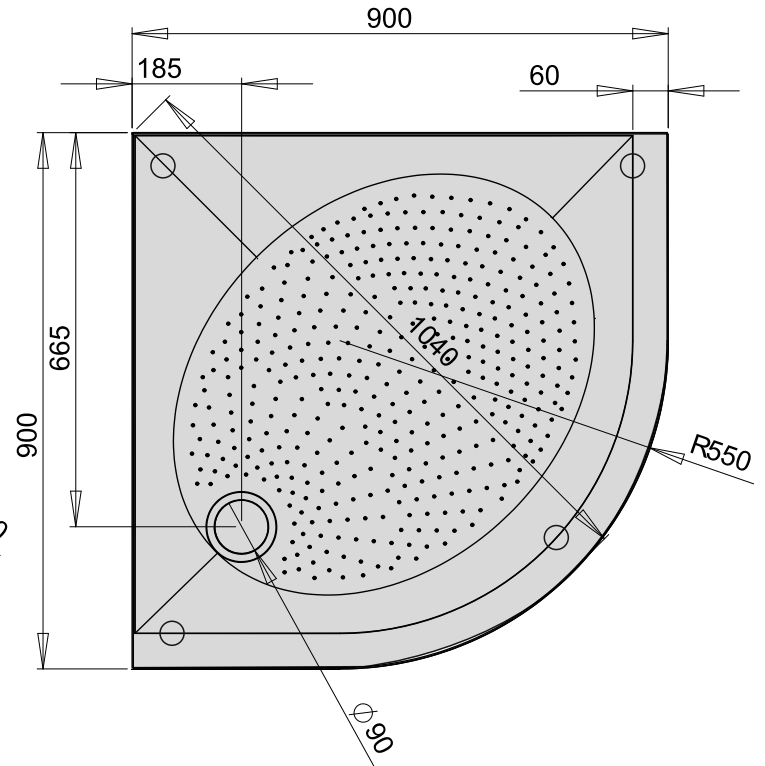

RO 80 R550

RO 100 R550

RO 90 R500

RO 90 R550

- Allowable deviation limit of product's length and width up to 1 meter: $\pm 5\text{mm}$; over 1 meter: $-5\text{mm} / +10\text{mm}$.
- PAA reserves the right to discontinue or change models, colours and design specifications without prior notice and without incurring of any obligations.