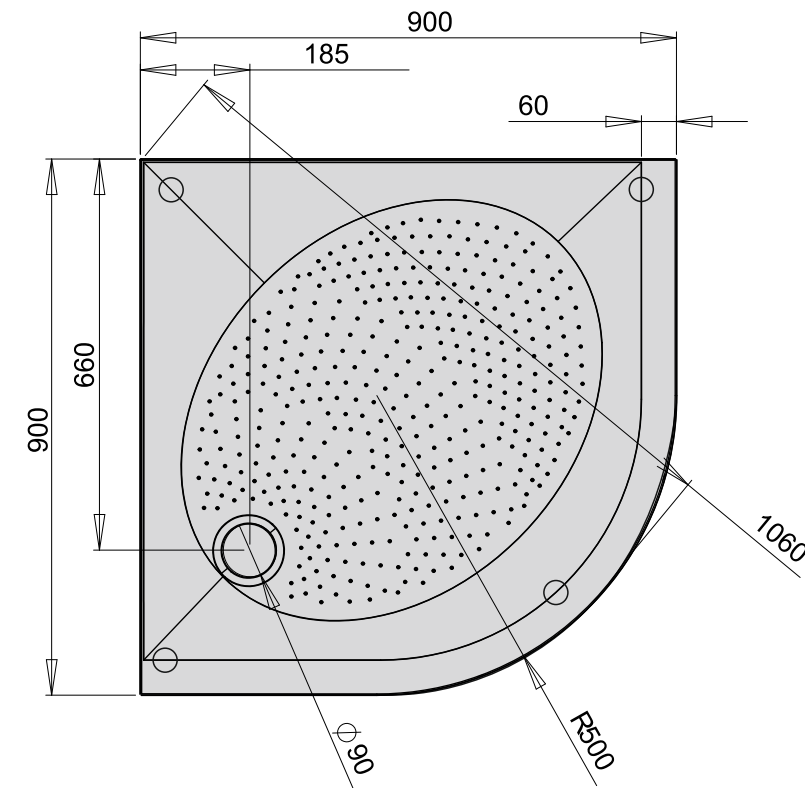

RO 80 R550

RO 100 R550

RO 90 R500

RO 90 R550

- Allowable deviation limit of product's length and width up to 1 meter: $\pm 5\text{mm}$; over 1 meter: $-5\text{mm} / +10\text{mm}$.
- PAA reserves the right to discontinue or change models, colours and design specifications without prior notice and without incurring of any obligations.